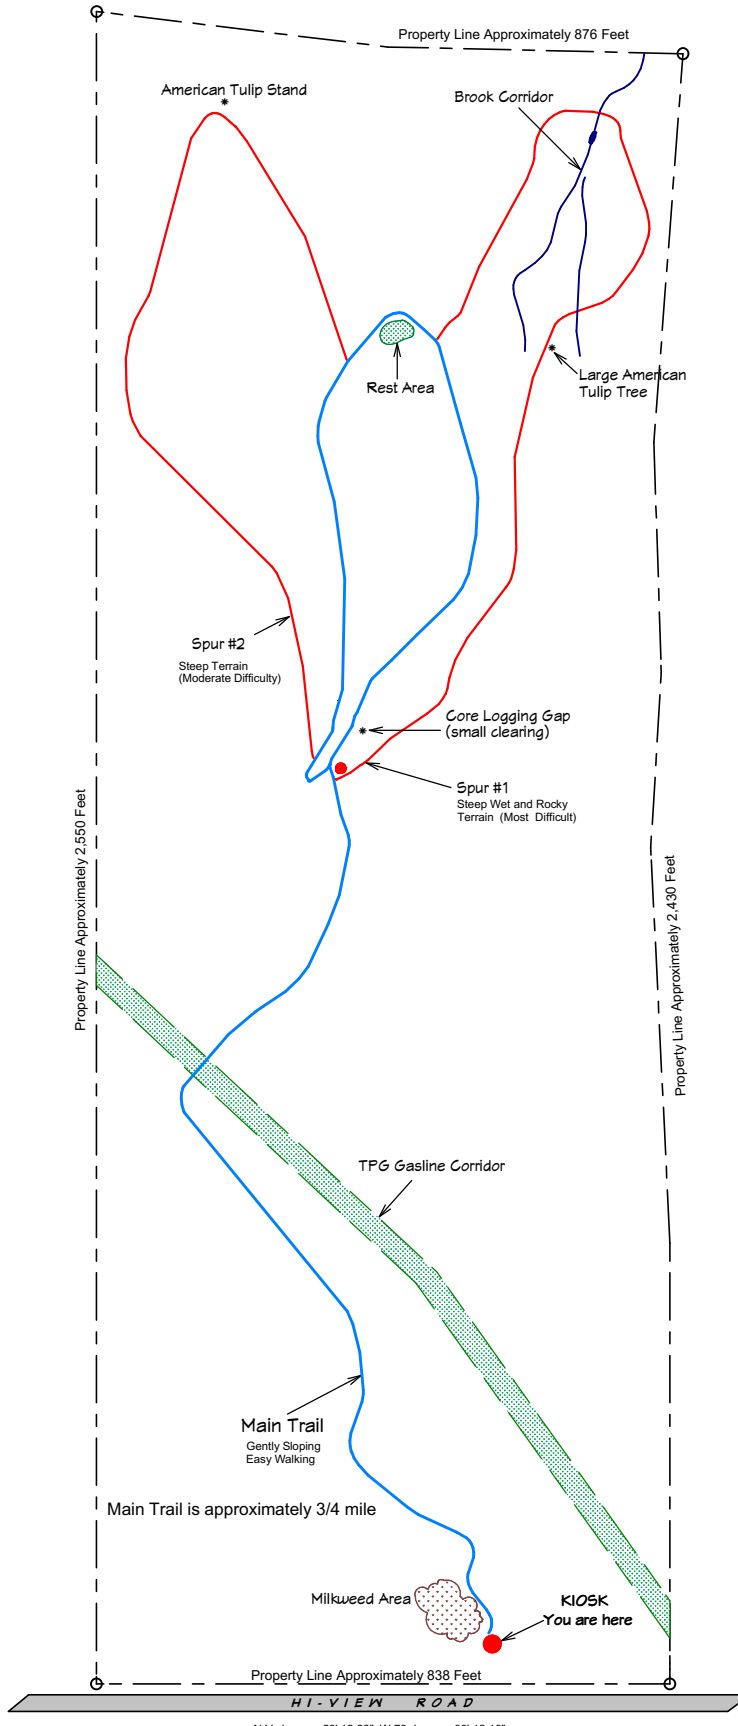

Welcome to the Charles & Lois Beach Nature Preserve

(Please see "Trail Use Guidelines" on the back side of this kiosk)

A Hartland Land Trust Nature Preserve
www.hartlandlandtrust.org
www.facebook.com/HartlandLandTrust
hartlandctlandtrust@gmail.com

The Farmington River Coordinating Committee (FRCC) provided funding for projects associated with this preserve